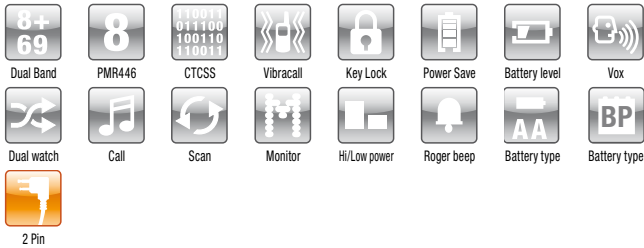

CHANNELS:

Dual band: PMR446 8/ LPD 69
PMR 446: 8
Tones: 38 CTCSS

MAIN FEATURES

- › VIBRAcall
- › Keypad lock
- › Auto power save: automatic battery saving circuit
- › Battery low indicator
- › VOX adjustable on 3 levels for hands-free communications
- › Dual Watch
- › CALL with 5 selectable tones
- › SCAN
- › Monitor
- › High/Low power
- › Roger Beep
- › LCD Display with backlit
- › **Operates with:** Battery pack or 4 batteries AA
- › **Audio accessory jack: 2 Pin**
- › Compatible wall charger: **MW 904**